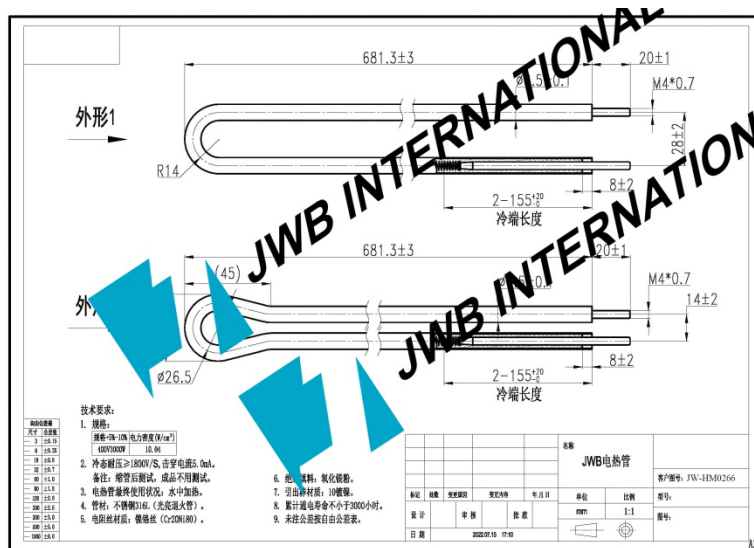

JWB INTERNATIONAL

JW-HM0242 Heating Element

Incoloy 825 heating element resistance wire
NiCr8020 diameter 8.5mm length 500mm
230V 2000W

JW-HM0242
Heating Element

SUS316L heating element resistance wire
 NiCr8020 diameter 8.5mm length 800mm
 230V 2000W

JW-HM0262 Heating Element

JW-HM0262
Heating Element

JWB INTERNATIONAL

JW-HM0263 Heating Element

Incoloy825 heating element Cr20Ni80 resistance length 575mm 230V 1000W

JW-HM0263 Heating Element

Incoloy825 heating element Cr20Ni80 resistance
length 1150mm 400V 2500W

JW-HM0264 Heating Element

JW-HM0264
Heating Element

JWB INTERNATIONAL

JW-HM0265 Heating Element

316Ti heating element Cr20Ni80 resistance length 1000mm
230V 2000W

JW-HM0265 Heating Element

316Ti heating element Cr20Ni80 resistance
length 1400mm 400V 3000W

JW-HM0266 Heating Element

JW-HM0266
Heating Element

JW-HM0296 Heating Element

Incoloy825 heating element resistance wire
NiCr8020 diameter 8.5mm length 372mm 230V 3000W

JW-HM0296 Heating Element

Incoloy825 heating element Cr20Ni80
resistance length 265mm 400V 1000W