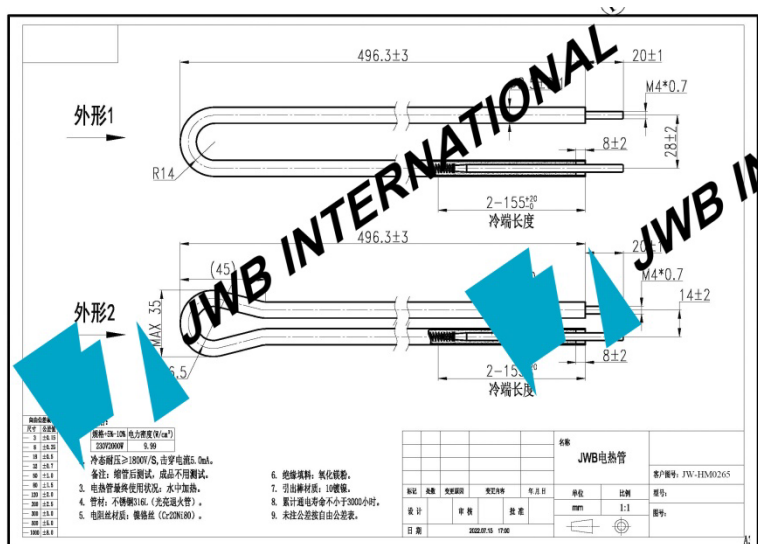

JWB INTERNATIONAL

JW-HM0242 Heating Element

Incoloy 825 heating element resistance wire
NiCr8020 diameter 8.5mm length 500mm
230V 2000W

JW-HM0242
Heating Element

SUS316L heating element resistance wire
 NiCr8020 diameter 8.5mm length 800mm
 230V 2000W

JW-HM0258 Heating Element

JW-HM0258
Heating Element

JWB INTERNATIONAL

JW-HM0259 Heating Element

AISI309 (SUH309) heating element Cr20Ni80
resistance length 2770mm 230V 3335W

JW-HM0259
Heating Element

AISI309(SUH309) heating element Cr20Ni80
resistance length 2770mm 265V 3335W

JW-HM0262 Heating Element

JW-HM0262
Heating Element

JWB INTERNATIONAL

JW-HM0263 Heating Element

Incoloy825 heating element Cr20Ni80 resistance length 575mm 230V 1000W

JW-HM0263 Heating Element

Incoloy825 heating element Cr20Ni80 resistance
length 1150mm 400V 2500W

JW-HM0264 Heating Element

JW-HM0264
Heating Element

JWB INTERNATIONAL

JW-HM0265 Heating Element

316Ti heating element Cr20Ni80 resistance length 1000mm
230V 2000W

JW-HM0265 Heating Element

316Ti heating element Cr20Ni80 resistance
length 1400mm 400V 3000W