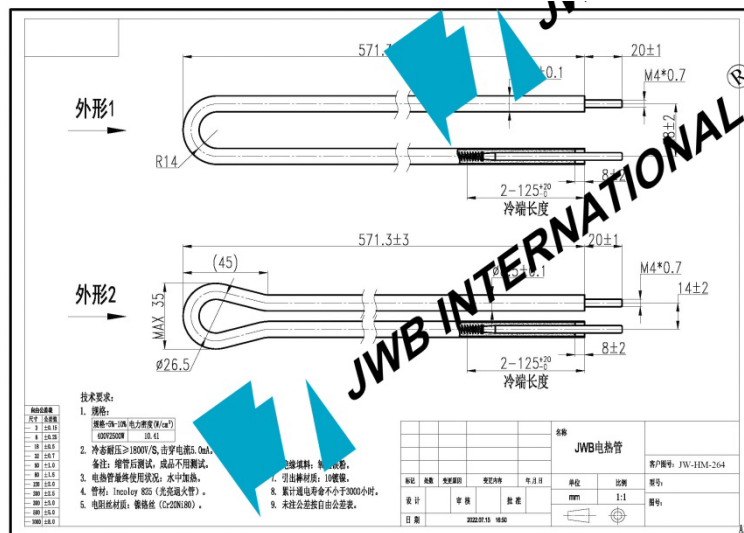

JW-HM0258 Heating Element

JW-HM0258
Heating Element

JWB INTERNATIONAL

JW-HM0259 Heating Element

AISI309 (SUH309) heating element Cr20Ni80
resistance length 2770mm 230V 3335W

JW-HM0259
Heating Element

AISI309(SUH309) heating element Cr20Ni80
resistance length 2770mm 265V 3335W

JW-HM0260 Heating Element

JW-HM0260
Heating Element

JW-HM0261 Heating Element

Incoloy825 heating element Cr20Ni80 resistance length 1370mm 400V 3000W

JW-HM0261 Heating Element

Incoloy825 heating element Cr20Ni80 resistance
length 760mm 230V 1500W

JW-HM0262 Heating Element

JW-HM0262
Heating Element

JWB INTERNATIONAL

JW-HM0263 Heating Element

Incoloy825 heating element Cr20Ni80 resistance length 575mm 230V 1000W

JW-HM0263 Heating Element

Incoloy825 heating element Cr20Ni80 resistance
length 1150mm 400V 2500W

JW-HM0264 Heating Element

JW-HM0264
Heating Element

JWB INTERNATIONAL

JW-HM0265 Heating Element

316Ti heating element Cr20Ni80 resistance length 1000mm
230V 2000W

JW-HM0265 Heating Element

316Ti heating element Cr20Ni80 resistance
length 1400mm 400V 3000W