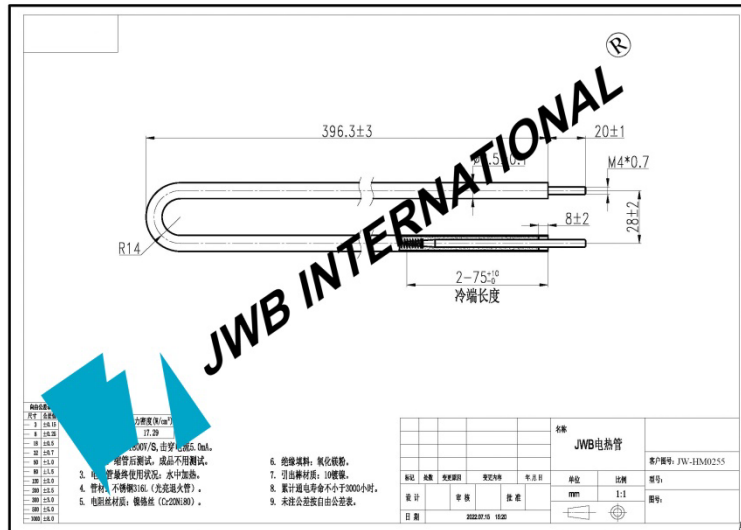

JWB INTERNATIONAL

JW-HM0242 Heating Element

Incoloy 825 heating element resistance wire
NiCr8020 diameter 8.5mm length 500mm
230V 2000W

JW-HM0242
Heating Element

SUS316L heating element resistance wire
 NiCr8020 diameter 8.5mm length 800mm
 230V 2000W

JW-HM0243 Heating Element

JW-HM0243
 Heating Element

JWB INTERNATIONAL

JW-HM0255 Heating Element

SUS316Ti heating element Cr20Ni80 resistance
length 800mm 230V 3000W

JW-HM0255
Heating Element

SUS316Ti heating element Cr20Ni80 resistance
length 385mm 230V 1000W

JW-HM0256 Heating Element

JW-HM0256
Heating Element

JW-HM0257 Heating Element

SUS316Ti heating element Cr20Ni80 resistance
length 730mm 230V 2000W

JW-HM0257
Heating Element

SUS316Ti heating element Cr20Ni80 resistance
length 730mm 230V 3000W