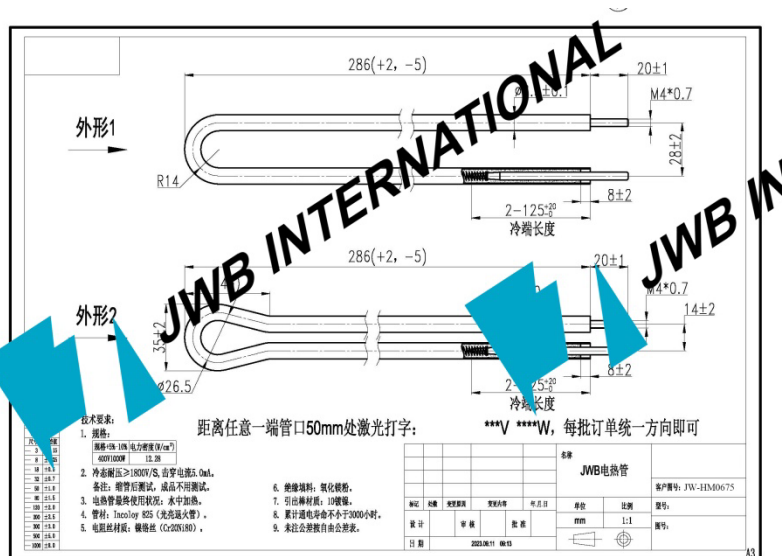

Incoloy825 heating element Cr20Ni80
resistance length 265mm 400V 1000W

JW-HM0675 Heating Element