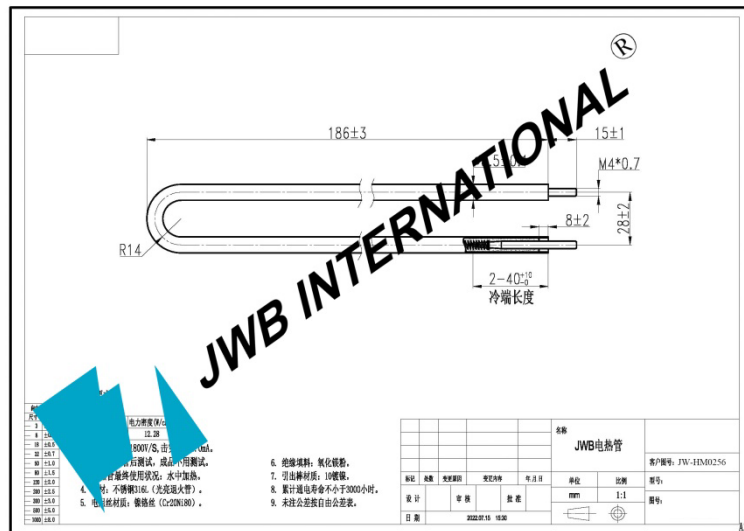

JWB INTERNATIONAL

JW-HM0242 Heating Element

Incoloy 825 heating element resistance wire
NiCr8020 diameter 8.5mm length 500mm
230V 2000W

JW-HM0242
Heating Element

SUS316L heating element resistance wire
 NiCr8020 diameter 8.5mm length 800mm
 230V 2000W

JW-HM0243 Heating Element

JW-HM0243
 Heating Element

JWB INTERNATIONAL

JW-HM0255 Heating Element

SUS316Ti heating element Cr20Ni80 resistance
length 800mm 230V 3000W

JW-HM0255
Heating Element

SUS316Ti heating element Cr20Ni80 resistance
length 385mm 230V 1000W

JW-HM0256 Heating Element

JW-HM0256
Heating Element

JW-HM0257 Heating Element

SUS316Ti heating element Cr20Ni80 resistance
length 730mm 230V 2000W

JW-HM0257
Heating Element

SUS316Ti heating element Cr20Ni80 resistance
length 730mm 230V 3000W