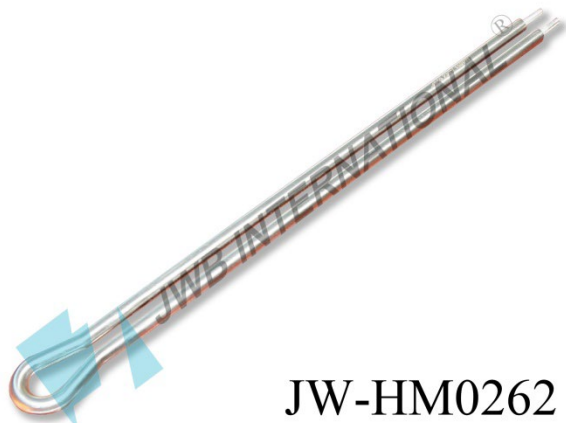

Incoloy825 heating element Cr20Ni80 resistance
length 760mm 230V 1500W

JW-HM0262 Heating Element

JW-HM0262
Heating Element