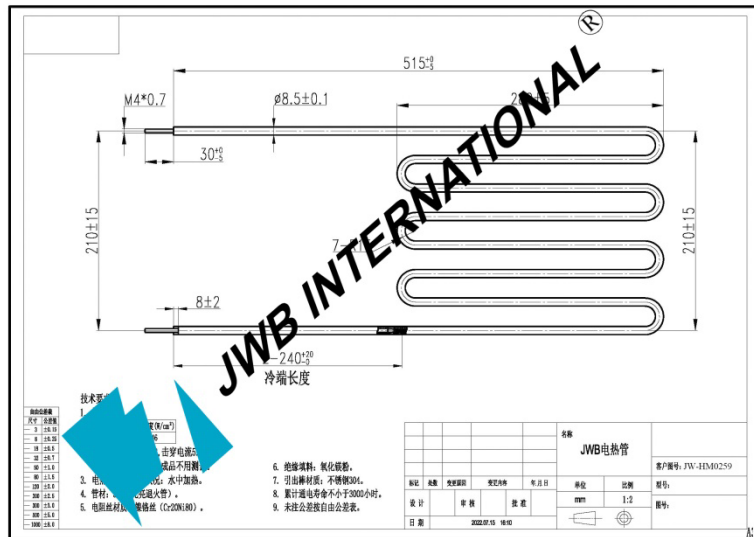

JW-HM0258 Heating Element

JW-HM0258
Heating Element

JWB INTERNATIONAL

JW-HM0259 Heating Element

AISI309 (SUH309) heating element Cr20Ni80
resistance length 2770mm 230V 3335W

JW-HM0259
Heating Element

AISI309(SUH309) heating element Cr20Ni80
resistance length 2770mm 265V 3335W