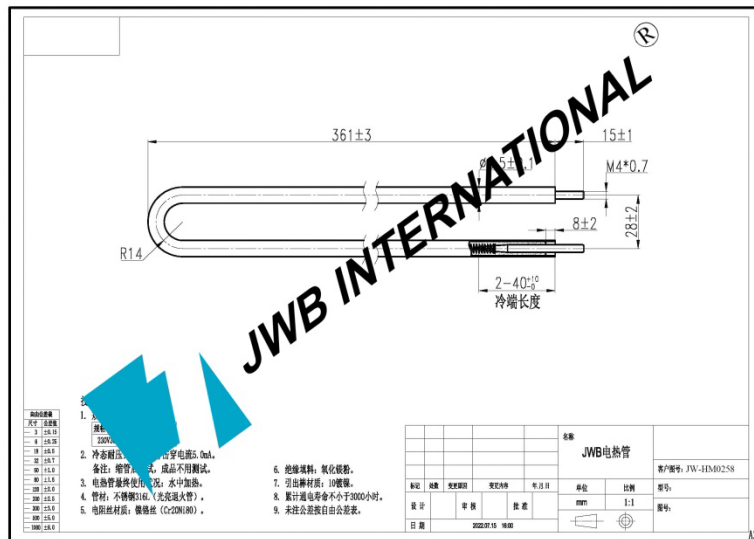

JWB INTERNATIONAL

JW-HM0242 Heating Element

Incoloy 825 heating element resistance wire
NiCr8020 diameter 8.5mm length 500mm
230V 2000W

JW-HM0242
Heating Element

SUS316L heating element resistance wire
 NiCr8020 diameter 8.5mm length 800mm
 230V 2000W

JW-HM0243 Heating Element

JW-HM0243
 Heating Element

JWB INTERNATIONAL

JW-HM0255 Heating Element

SUS316Ti heating element Cr20Ni80 resistance
length 800mm 230V 3000W

JW-HM0255
Heating Element

SUS316Ti heating element Cr20Ni80 resistance
length 385mm 230V 1000W

JW-HM0256 Heating Element

JW-HM0256
Heating Element

JW-HM0257 Heating Element

SUS316Ti heating element Cr20Ni80 resistance
length 730mm 230V 2000W

JW-HM0257
Heating Element

SUS316Ti heating element Cr20Ni80 resistance
length 730mm 230V 3000W

JW-HM0258 Heating Element

JW-HM0258
Heating Element

JWB INTERNATIONAL

JW-HM0259 Heating Element

AISI309 (SUH309) heating element Cr20Ni80
resistance length 2770mm 230V 3335W

JW-HM0259
Heating Element

AISI309(SUH309) heating element Cr20Ni80
resistance length 2770mm 265V 3335W