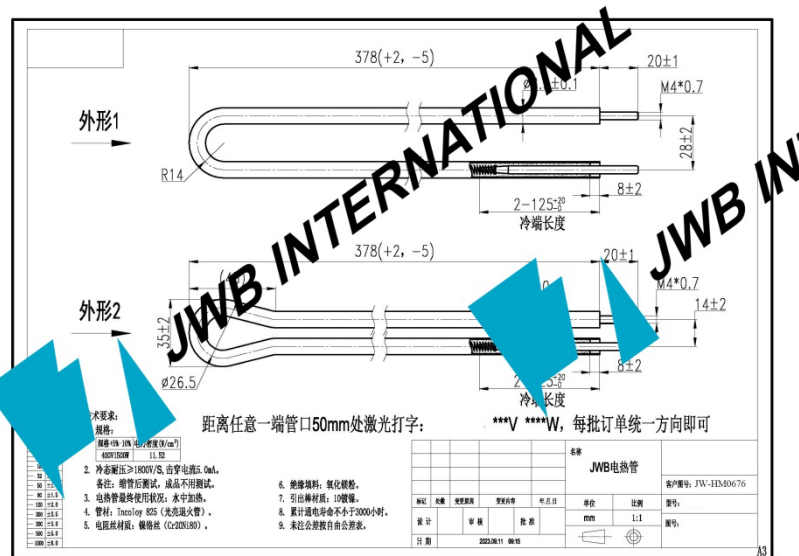

JWB INTERNATIONAL

JW-HM0242 Heating Element

Incoloy 825 heating element resistance wire
NiCr8020 diameter 8.5mm length 500mm
230V 2000W

JW-HM0242
Heating Element

SUS316L heating element resistance wire
 NiCr8020 diameter 8.5mm length 800mm
 230V 2000W

JW-HM0258 Heating Element

JW-HM0258
Heating Element

JWB INTERNATIONAL

JW-HM0259 Heating Element

AISI309 (SUH309) heating element Cr20Ni80
resistance length 2770mm 230V 3335W

JW-HM0259
Heating Element

AISI309(SUH309) heating element Cr20Ni80
resistance length 2770mm 265V 3335W

JW-HM0266 Heating Element

JW-HM0266
Heating Element

JW-HM0296 Heating Element

Incoloy825 heating element resistance wire
NiCr8020 diameter 8.5mm length 372mm 230V 3000W

JW-HM0296 Heating Element

Incoloy825 heating element Cr20Ni80
resistance length 265mm 400V 1000W

JW-HM0675 Heating Element

JW-HM0675
Heating Element

JW-HM0676 Heating Element

Incoloy825 heating element Cr20Ni80
resistance length 378mm 400V 1500W

JW-HM0676 Heating Element

Thank you very much
for your attention!