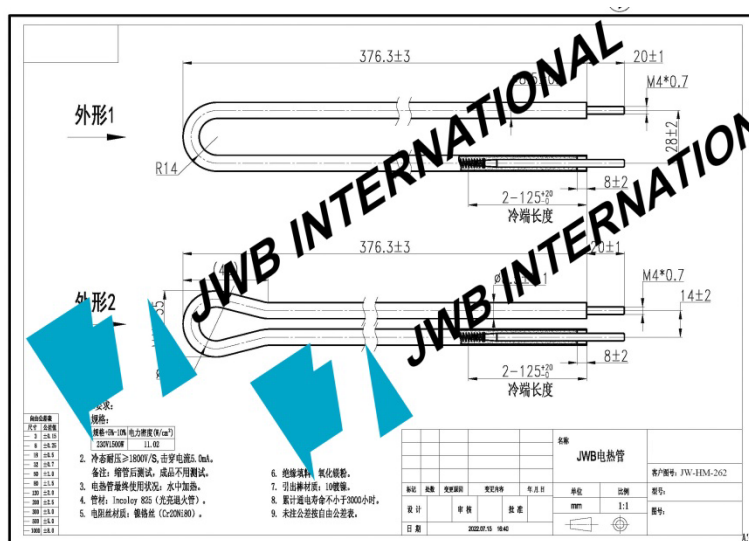

JWB INTERNATIONAL

JW-HM0242 Heating Element

Incoloy 825 heating element resistance wire
NiCr8020 diameter 8.5mm length 500mm
230V 2000W

JW-HM0242
Heating Element

SUS316L heating element resistance wire
 NiCr8020 diameter 8.5mm length 800mm
 230V 2000W

JW-HM0258 Heating Element

JW-HM0258
Heating Element

JWB INTERNATIONAL

JW-HM0259 Heating Element

AISI309 (SUH309) heating element Cr20Ni80
resistance length 2770mm 230V 3335W

JW-HM0259
Heating Element

AISI309(SUH309) heating element Cr20Ni80
resistance length 2770mm 265V 3335W

JW-HM0260 Heating Element

JW-HM0260
Heating Element

JW-HM0261 Heating Element

Incoloy825 heating element Cr20Ni80 resistance length 1370mm 400V 3000W

JW-HM0261 Heating Element

Incoloy825 heating element Cr20Ni80 resistance
length 760mm 230V 1500W

JW-HM0262 Heating Element

JW-HM0262
Heating Element

JWB INTERNATIONAL

JW-HM0263 Heating Element

Incoloy825 heating element Cr20Ni80 resistance length 575mm 230V 1000W

JW-HM0263 Heating Element

Incoloy825 heating element Cr20Ni80 resistance
length 1150mm 400V 2500W