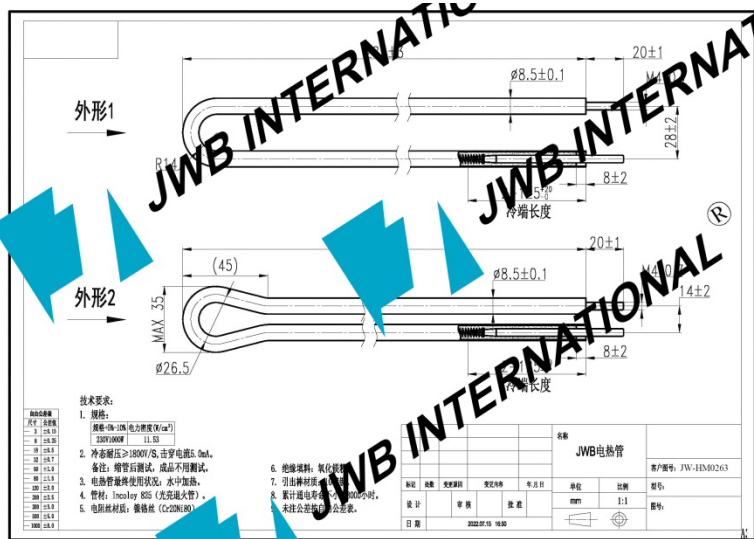

JWB INTERNATIONAL

JW-HM0242 Heating Element

Incoloy 825 heating element resistance wire
NiCr8020 diameter 8.5mm length 500mm
230V 2000W

JW-HM0242
Heating Element

SUS316L heating element resistance wire
 NiCr8020 diameter 8.5mm length 800mm
 230V 2000W

JW-HM0260 Heating Element

JW-HM0260
Heating Element

JW-HM0261 Heating Element

Incoloy825 heating element Cr20Ni80 resistance length 1370mm 400V 3000W

JW-HM0261 Heating Element

Incoloy825 heating element Cr20Ni80 resistance
length 760mm 230V 1500W

JW-HM0262 Heating Element

JW-HM0262
Heating Element

JWB INTERNATIONAL

JW-HM0263 Heating Element

Incoloy825 heating element Cr20Ni80 resistance length 575mm 230V 1000W

JW-HM0263 Heating Element

Incoloy825 heating element Cr20Ni80 resistance
length 1150mm 400V 2500W

JW-HM0264 Heating Element

JW-HM0264
Heating Element

JWB INTERNATIONAL

JW-HM0265 Heating Element

316Ti heating element Cr20Ni80 resistance length 1000mm
230V 2000W

JW-HM0265 Heating Element

316Ti heating element Cr20Ni80 resistance
length 1400mm 400V 3000W