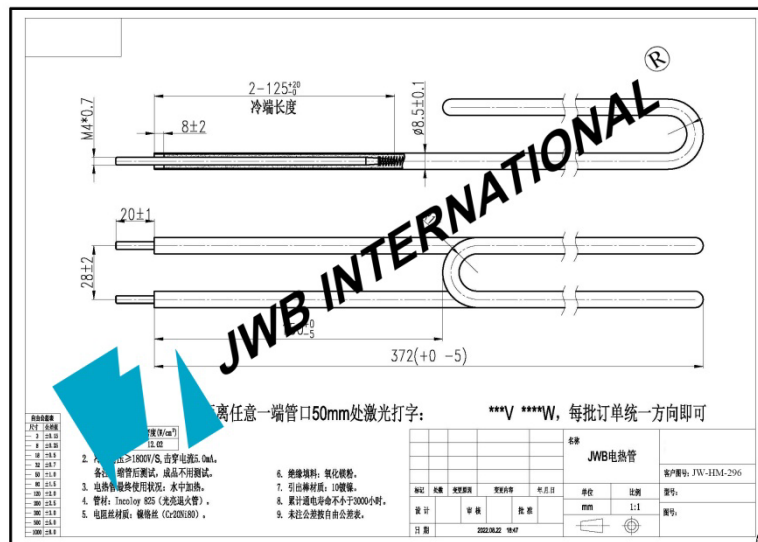

JWB INTERNATIONAL

JW-HM0242 Heating Element

Incoloy 825 heating element resistance wire
NiCr8020 diameter 8.5mm length 500mm
230V 2000W

JW-HM0242
Heating Element

SUS316L heating element resistance wire
 NiCr8020 diameter 8.5mm length 800mm
 230V 2000W

JW-HM0258 Heating Element

JW-HM0258
Heating Element

JWB INTERNATIONAL

JW-HM0259 Heating Element

AISI309 (SUH309) heating element Cr20Ni80
resistance length 2770mm 230V 3335W

JW-HM0259
Heating Element

AISI309(SUH309) heating element Cr20Ni80
resistance length 2770mm 265V 3335W

JW-HM0264 Heating Element

JW-HM0264
Heating Element

JWB INTERNATIONAL

JW-HM0265 Heating Element

316Ti heating element Cr20Ni80 resistance length 1000mm
230V 2000W

JW-HM0265 Heating Element

316Ti heating element Cr20Ni80 resistance
length 1400mm 400V 3000W

JW-HM0266 Heating Element

JW-HM0266
Heating Element

JW-HM0296 Heating Element

Incoloy825 heating element resistance wire
NiCr8020 diameter 8.5mm length 372mm 230V 3000W

JW-HM0296 Heating Element

Incoloy825 heating element Cr20Ni80
resistance length 265mm 400V 1000W