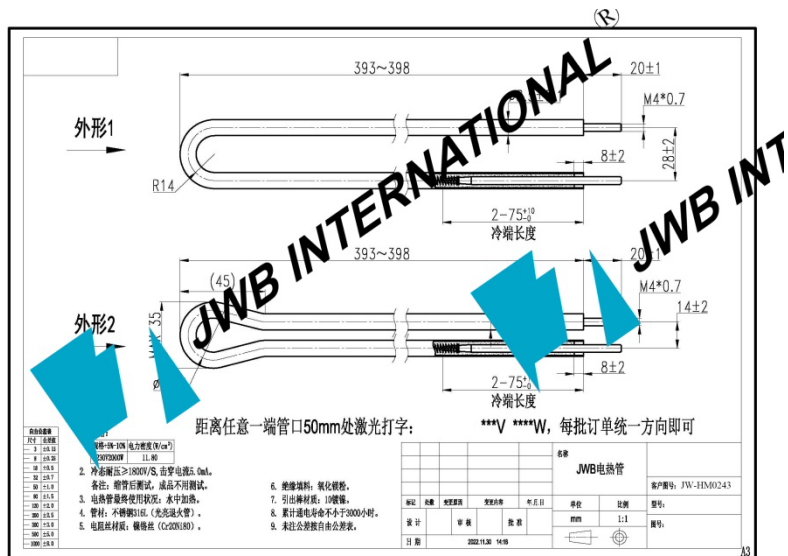

JWB INTERNATIONAL

JW-HM0242 Heating Element

Incoloy 825 heating element resistance wire
NiCr8020 diameter 8.5mm length 500mm
230V 2000W

JW-HM0242
Heating Element

SUS316L heating element resistance wire
 NiCr8020 diameter 8.5mm length 800mm
 230V 2000W

JW-HM0243 Heating Element

JW-HM0243
 Heating Element

JWB INTERNATIONAL

JW-HM0255 Heating Element

SUS316Ti heating element Cr20Ni80 resistance
length 800mm 230V 3000W

JW-HM0255
Heating Element

SUS316Ti heating element Cr20Ni80 resistance
length 385mm 230V 1000W

JW-HM0256 Heating Element

JW-HM0256
Heating Element

JW-HM0257 Heating Element

SUS316Ti heating element Cr20Ni80 resistance
length 730mm 230V 2000W

JW-HM0257
Heating Element

SUS316Ti heating element Cr20Ni80 resistance
length 730mm 230V 3000W

JW-HM0258 Heating Element

JW-HM0258
Heating Element

JWB INTERNATIONAL

JW-HM0259 Heating Element

AISI309 (SUH309) heating element Cr20Ni80
resistance length 2770mm 230V 3335W

JW-HM0259
Heating Element

AISI309(SUH309) heating element Cr20Ni80
resistance length 2770mm 265V 3335W