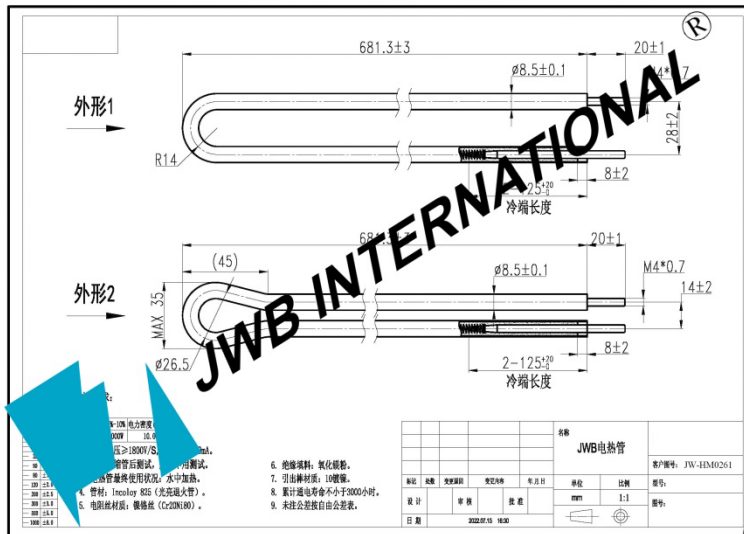

JWB INTERNATIONAL

JW-HM0242 Heating Element

Incoloy 825 heating element resistance wire
NiCr8020 diameter 8.5mm length 500mm
230V 2000W

JW-HM0242
Heating Element

SUS316L heating element resistance wire
 NiCr8020 diameter 8.5mm length 800mm
 230V 2000W

JW-HM0258 Heating Element

JW-HM0258
Heating Element

JWB INTERNATIONAL

JW-HM0259 Heating Element

AISI309 (SUH309) heating element Cr20Ni80
resistance length 2770mm 230V 3335W

JW-HM0259
Heating Element

AISI309(SUH309) heating element Cr20Ni80
resistance length 2770mm 265V 3335W

JW-HM0260 Heating Element

JW-HM0260
Heating Element

JW-HM0261 Heating Element

Incoloy825 heating element Cr20Ni80 resistance length 1370mm 400V 3000W

JW-HM0261 Heating Element

Incoloy825 heating element Cr20Ni80 resistance
length 760mm 230V 1500W

JW-HM0262 Heating Element

JW-HM0262
Heating Element

JWB INTERNATIONAL

JW-HM0263 Heating Element

Incoloy825 heating element Cr20Ni80 resistance length 575mm 230V 1000W

JW-HM0263 Heating Element

Incoloy825 heating element Cr20Ni80 resistance
length 1150mm 400V 2500W