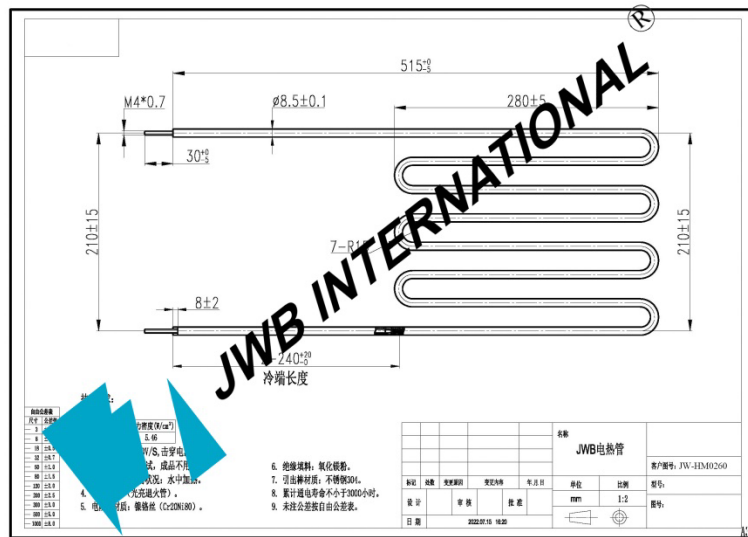

AISI309(SUH309) heating element Cr20Ni80
resistance length 2770mm 265V 3335W

JW-HM0260 Heating Element