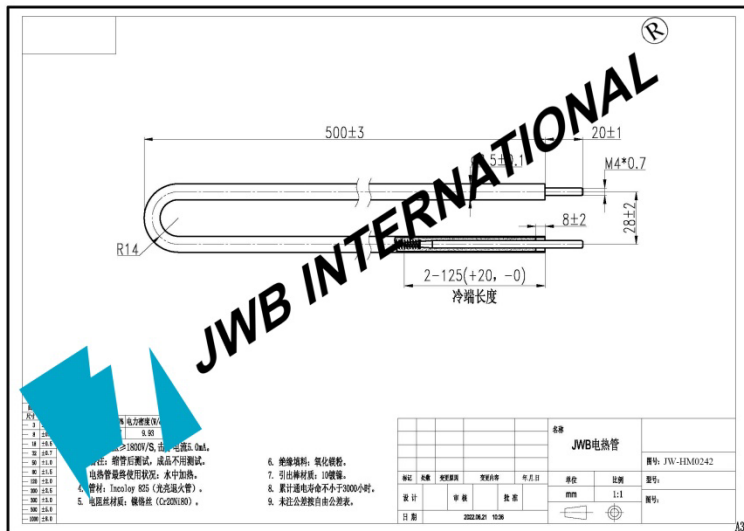

JWB INTERNATIONAL

JW-HM0242 Heating Element

Incoloy 825 heating element resistance wire
NiCr8020 diameter 8.5mm length 500mm
230V 2000W

JW-HM0242
Heating Element

SUS316L heating element resistance wire
 NiCr8020 diameter 8.5mm length 800mm
 230V 2000W

JW-HM0243 Heating Element

JW-HM0243
 Heating Element

JWB INTERNATIONAL

JW-HM0255 Heating Element

SUS316Ti heating element Cr20Ni80 resistance
length 800mm 230V 3000W

JW-HM0255
Heating Element

SUS316Ti heating element Cr20Ni80 resistance
length 385mm 230V 1000W

JW-HM0256 Heating Element

JW-HM0256
Heating Element

JW-HM0257 Heating Element

SUS316Ti heating element Cr20Ni80 resistance
length 730mm 230V 2000W

JW-HM0257
Heating Element

SUS316Ti heating element Cr20Ni80 resistance
length 730mm 230V 3000W