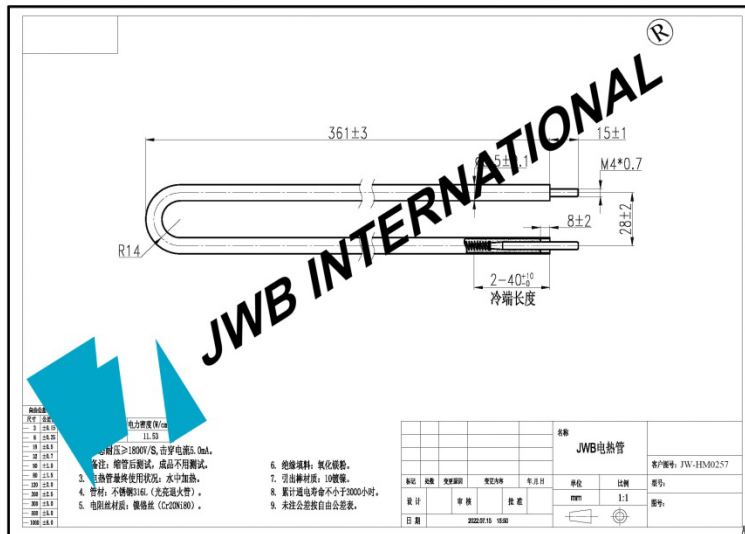

JWB INTERNATIONAL

JW-HM0242 Heating Element

Incoloy 825 heating element resistance wire
NiCr8020 diameter 8.5mm length 500mm
230V 2000W

JW-HM0242
Heating Element

SUS316L heating element resistance wire
 NiCr8020 diameter 8.5mm length 800mm
 230V 2000W

JW-HM0256 Heating Element

JW-HM0256
Heating Element

JW-HM0257 Heating Element

SUS316Ti heating element Cr20Ni80 resistance
length 730mm 230V 2000W

JW-HM0257
Heating Element

SUS316Ti heating element Cr20Ni80 resistance
length 730mm 230V 3000W

JW-HM0258 Heating Element

JW-HM0258
Heating Element

JWB INTERNATIONAL

JW-HM0259 Heating Element

AISI309 (SUH309) heating element Cr20Ni80
resistance length 2770mm 230V 3335W

JW-HM0259
Heating Element

AISI309(SUH309) heating element Cr20Ni80
resistance length 2770mm 265V 3335W